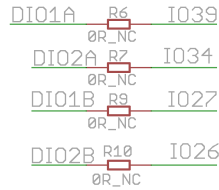

HEADER-12P-2.54

WiFi Lora Gateway
2-Channel
2-Channel Lora Gateway U1.1